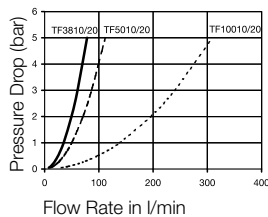

Nominal Diameter

TEMA Series

10/12.5/25

TF3800/5000/10000

60% of actual size

Flow Capacity Viscosity for 32cSt at 40°C as per ISO 7241/2-2000

Technology

With the combination of high temperature sealing, FlatFace-design, stainless steel material and single-hand operation, Rectus is setting a new standard in the field of thermo-oil applications. This coupling system ensure a safe and clean connecting and disconnecting process. Easy cleaning for carbonized residues. Long-term functionality is guaranteed.