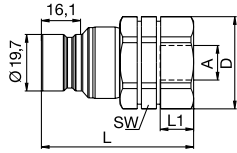

Nominal Diameter

TEMA Series

10/12.5/25

TF3800/5000/10000

60% of actual size

Flow Capacity Viscosity for 32cSt at 40°C as per ISO 7241/2-2000

Technology

With the combination of high temperature sealing, FlatFace-design, stainless steel material and single-hand operation, Rectus is setting a new standard in the field of thermo-oil applications. This coupling system ensure a safe and clean connecting and disconnecting process. Easy cleaning for carbonized residues. Long-term functionality is guaranteed.

Couplings

TEMA Series TF3800

Female Thread

Size	Connection A	Hex SW	L mm	L1 mm	D mm	D2 mm	Working Press. coupled in bar	Version	Seal	Part Number	DS
3/8"	G 3/8	30	71	12	32	32	20	Standard	FFKM	TF3810	■
1/2"	G 1/2	36	78	14	40	38	20	Standard	FFKM	TF5010	■
1"	G 1	55	105	18	60	55	20	Standard	FFKM	TF10010	■

DS = Delivery Status: ■ in stock

□ on short call

▣ medium term delivery

Plugs

TEMA Series TF3800

Size	Connection A	Hex SW	L mm	L1 mm	D mm	Working Press. coupled in bar	Version	Seal	Part Number	DS
3/8"	G 3/8	30	58	12	32	20	Standard	FFKM	TF3820	■
1/2"	G 1/2	36	69	14	40	20	Standard	FFKM	TF5020	■
1"	G 1	55	89	18	60	20	Standard	FFKM	TF10020	■