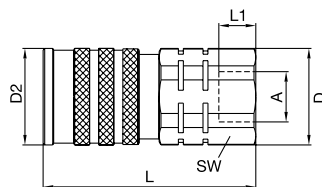

Nominal Diameter

TEMA Series

10/12.5/25

TF3800/5000/10000

60% of actual size

Flow Capacity Viscosity for 32cSt at 40°C as per ISO 7241/2-2000

Technology

With the combination of high temperature sealing, FlatFace-design, stainless steel material and single-hand operation, Rectus is setting a new standard in the field of thermo-oil applications. This coupling system ensure a safe and clean connecting and disconnecting process. Easy cleaning for carbonized residues. Long-term functionality is guaranteed.

Plug

Plug Connection Face	1.4401
Valve	1.4401
Valve Holder	1.4401
Springs	1.4310
Seals	FFKM Special compound
Thread Body	1.4401

Standard Version

Pressure (Coupling/Plug)	3810/20	5010/20	10010/20
Bursting Pressure coupled	> 200 bar	> 200 bar	> 200 bar
Working Pressure uncoupled	20 bar	20 bar	20 bar

Couplings

TEMA Series TF3800

Female Thread

Size	Connection A	Hex SW	L mm	L1 mm	D mm	D2 mm	Working Press. coupled in bar	Version	Seal	Part Number	DS
3/8"	G 3/8	30	71	12	32	32	20	Standard	FFKM	TF3810	■
1/2"	G 1/2	36	78	14	40	38	20	Standard	FFKM	TF5010	■
1"	G 1	55	105	18	60	55	20	Standard	FFKM	TF10010	■

DS = Delivery Status: ■ in stock

□ on short call

▣ medium term delivery

Plugs

TEMA Series TF3800

Size	Connection A	Hex SW	L mm	L1 mm	D mm	Working Press. coupled in bar	Version	Seal	Part Number	DS
3/8"	G 3/8	30	58	12	32	20	Standard	FFKM	TF3820	■
1/2"	G 1/2	36	69	14	40	20	Standard	FFKM	TF5020	■
1"	G 1	55	89	18	60	20	Standard	FFKM	TF10020	■